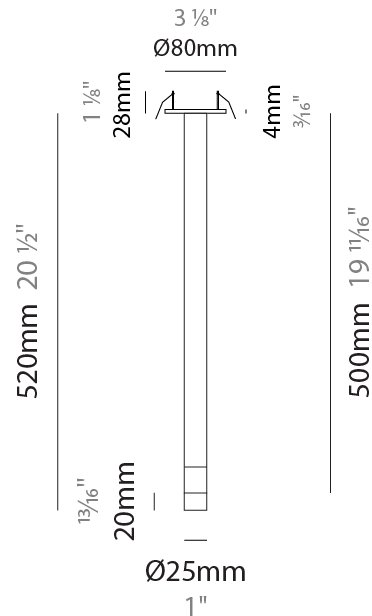

GENERAL

Series: Metropolis
Subseries: Metropolis Monopoint Halo
Partner: Zaneen
Division: Design
Installation: Surface
Product Type: Ceiling Surface
Mounting Location: Ceiling
Light Distribution: Downlight

PHYSICAL

Aperture Sizes - Downlights: 1"
Shape: Cylinder
Diameter (mm): 80
Diameter (in): 3 1/8"
Height (mm): 520
Height (in): 20 1/2"
Fixture Finish: BLK / BRZ / IND
Holder Finish: BLK / BRZ / IND / WHI
Fixture Material: Aluminum
Upon Request: Cylinder height. Max. 1830 mm / 72". Min 153mm / 6". Min. qty required 50 pcs.

ELECTRICAL

Lamp Type: LED
Input Wattage (W): 3.65
Total Output Wattage (W): 2.7
Dimming: Non-Dimmable
Driver Included: Yes
Driver Location: Integrated
Driver Type: Constant Current - Universal
Driver Class: Class 2
Input Voltage (V): 120 - 277
Constant Current (MA): 700
Upon Request: (Not included - see components) Remote: Phase dimming @120Vac only / 0-10Vdc dimming (dimming requires min. 3 fixtures)

LED

Number of LEDs: 1
Color Temperature (°K): 3000 / 4000
Nominal Lumen (lm): 124 / 133
CRI: >90 CRI
Lamp Life (hrs): 50000
Upon Request: 3500K

OPTICAL

Optic°: 12 / 28 / 44

RATINGS AND CERTIFICATIONS

Certified By: Certified for North American Standards
IP rating: IP41 (Damp)
Upon Request: Damp Rated for Exterior