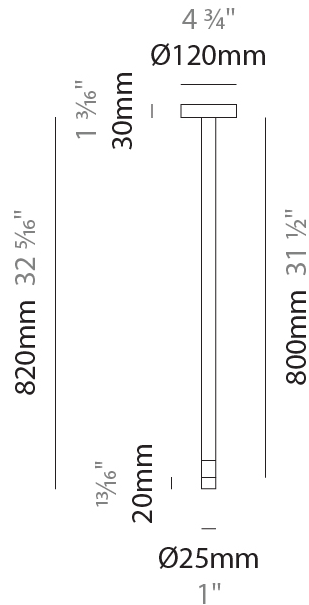

GENERAL

Series: Metropolis
Subseries: Metropolis Monopoint Halo
Partner: Zaneen
Division: Design
Installation: Surface
Product Type: Ceiling Surface
Mounting Location: Ceiling
Light Distribution: Downlight

PHYSICAL

Aperture Sizes - Downlights: 1"
Shape: Cylinder
Diameter (mm): 120
Diameter (in): 4 3/4
Height (mm): 820
Height (in): 32 5/16
Fixture Finish: [BLK / BRZ / IND](#)
Holder Finish: [BLK / BRZ / IND / WHI](#)
Fixture Material: Aluminum
Upon Request: Cylinder height. Max. 1830 mm / 72". Min 153mm / 6".
Min. qty required 50 pcs.

ELECTRICAL

Lamp Type: LED
Input Wattage (W): 3.65
Total Output Wattage (W): 2.7
Dimming: Non-Dimmable
Driver Included: Yes
Driver Location: Integrated
Driver Type: Constant Current - Universal
Driver Class: Class 2
Input Voltage (V): 120 - 277
Constant Current (MA): 700
Upon Request: (Not included - see components) Remote: Phase dimming @120Vac only / 0-10Vdc dimming (dimming requires min. 3 fixtures)

LED

Number of LEDs: 1
Color Temperature (°K): [3000 / 4000](#)
Nominal Lumen (lm): 124 / 133
CRI: >90 CRI
Lamp Life (hrs): 50000
Upon Request: 3500K

OPTICAL

Optic°: [12 / 28 / 44](#)

RATINGS AND CERTIFICATIONS

Certified By: Certified for North American Standards
IP rating: IP41 (Damp)
Upon Request: Damp Rated for Exterior

PROJECT
TYPE
SPECIFIER
QUANTITY
DATE