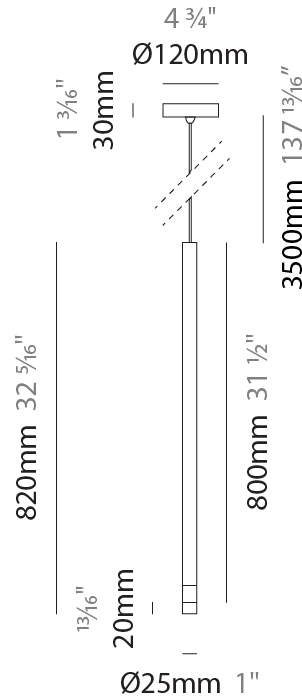

GENERAL

Series: Metropolis
Subseries: Metropolis Monopoint Halo
Partner: Zaneen
Division: Design
Installation: Suspension
Product Type: Pendant
Mounting Location: Ceiling
Light Distribution: Downlight

PHYSICAL

Shape: Cylinder
Diameter (mm): 26
Diameter (in): 1
Height (mm): 820
Height (in): 32 5/16"
Fixture Finish: BLK / BRZ / IND
Holder Finish: BLK / BRZ / IND / WHI
Fixture Material: Aluminum
Cable Details: Black or Transparent - 3500mm / 137 13/16"
Upon Request: Cylinder height. Max. 1830 mm / 72". Min 153mm / 6". Min. qty required 50 pcs.

ELECTRICAL

Lamp Type: LED
Input Wattage (W): 3.65
Total Output Wattage (W): 2.7
Dimming: Non-Dimmable
Driver Included: Yes
Driver Location: Integrated
Driver Type: Constant Current - Universal
Driver Class: Class 2
Input Voltage (V): 120 - 277
Constant Current (MA): 700
Upon Request: Remote: Phase dimming @120Vac only / 0-10Vdc dimming (dimming requires min. 3 fixtures)

LED

Number of LEDs: 1
Color Temperature (°K): 3000 / 4000
Max. Delivered Lumen (lm): 114 / 122
Nominal Lumen (lm): 124 / 133
CRI: >90 CRI
Lamp Life (hrs): 50000
Upon Request: 3500K

OPTICAL

Optic°: 12 / 28 / 44

RATINGS AND CERTIFICATIONS

Certified By: Certified for North American Standards
IP rating: IP41 (Damp)
Upon Request: Damp Rated for Exterior