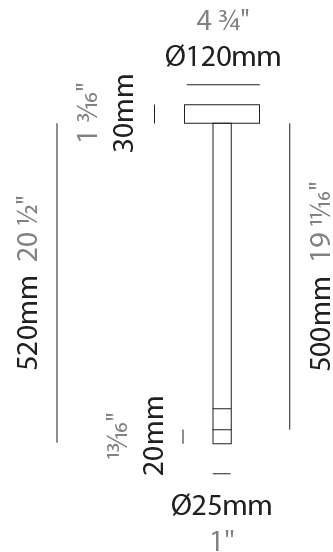

GENERAL

Series: Metropolis
Subseries: Metropolis Monopoint Halo
Partner: Zaneen
Division: Design
Installation: Surface
Product Type: Ceiling Surface
Mounting Location: Ceiling
Light Distribution: Downlight

PHYSICAL

Aperture Sizes - Downlights: 1"
Shape: Cylinder
Diameter (mm): 120
Diameter (in): 4 3/4
Height (mm): 520
Height (in): 20 1/2
Fixture Finish: [BLK / BRZ / IND](#)
Holder Finish: [BLK / BRZ / IND / WHI](#)
Fixture Material: Aluminum
Upon Request: Cylinder height. Max. 1830 mm / 72". Min 153mm / 6".
Min. qty required 50 pcs.

ELECTRICAL

Lamp Type: LED
Input Wattage (W): 3.65
Total Output Wattage (W): 2.7
Dimming: Non-Dimmable
Driver Included: Yes
Driver Location: Integrated
Driver Type: Constant Current - Universal
Driver Class: Class 2
Input Voltage (V): 120 - 277
Constant Current (MA): 700
Upon Request: (Not included - see components) Remote: Phase dimming @120Vac only / 0-10Vdc dimming (dimming requires min. 3 fixtures)

LED

Number of LEDs: 1
Color Temperature (°K): [3000 / 4000](#)
Nominal Lumen (lm): 124 / 133
CRI: >90 CRI
Lamp Life (hrs): 50000
Upon Request: 3500K

OPTICAL

Optic°: [12 / 28 / 44](#)

RATINGS AND CERTIFICATIONS

Certified By: Certified for North American Standards
IP rating: IP41 (Damp)
Upon Request: Damp Rated for Exterior

PROJECT
TYPE
SPECIFIER
QUANTITY
DATE