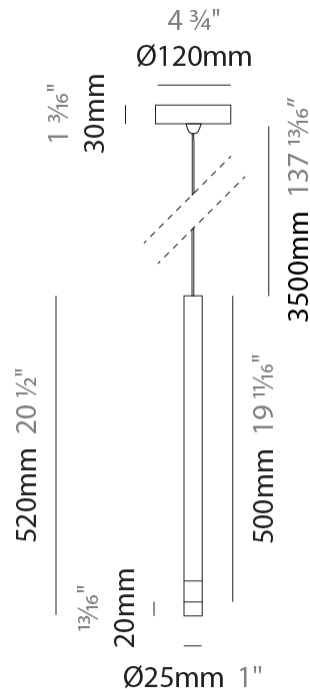

GENERAL

Series: Metropolis
Subseries: Metropolis Monopoint Halo
Partner: Zaneen
Division: Design
Installation: Suspension
Product Type: Pendant
Mounting Location: Ceiling
Light Distribution: Downlight

PHYSICAL

Shape: Cylinder
Diameter (mm): 25
Diameter (in): 1
Height (mm): 520
Height (in): 20 1/2
Fixture Finish: BLK / BRZ / IND
Holder Finish: BLK / BRZ / IND / WHI
Fixture Material: Aluminum
Cable Details: Black or Transparent - 3500mm / 137 13/16"
Upon Request: Cylinder height. Max. 1830 mm / 72". Min 153mm / 6". Min. qty required 50 pcs.

ELECTRICAL

Lamp Type: LED
Input Wattage (W): 3.65
Total Output Wattage (W): 2.7
Dimming: Non-Dimmable
Driver Included: Yes
Driver Location: Integrated
Driver Type: Constant Current - Universal
Driver Class: Class 2
Input Voltage (V): 120 - 277
Constant Current (MA): 700
Upon Request: Remote: Phase dimming @120Vac only / 0-10Vdc dimming (dimming requires min. 3 fixtures)

LED

Number of LEDs: 1
Color Temperature (°K): 3000 / 4000
Max. Delivered Lumen (lm): 114 / 122
Nominal Lumen (lm): 124 / 133
CRI: >90 CRI
Lamp Life (hrs): 50000
Upon Request: 3500K

OPTICAL

Optic°: 12 / 28 / 44
Upon Request: Damp Rated for Exterior

RATINGS AND CERTIFICATIONS

Certified By: Certified for North American Standards
IP rating: IP41 (Damp)