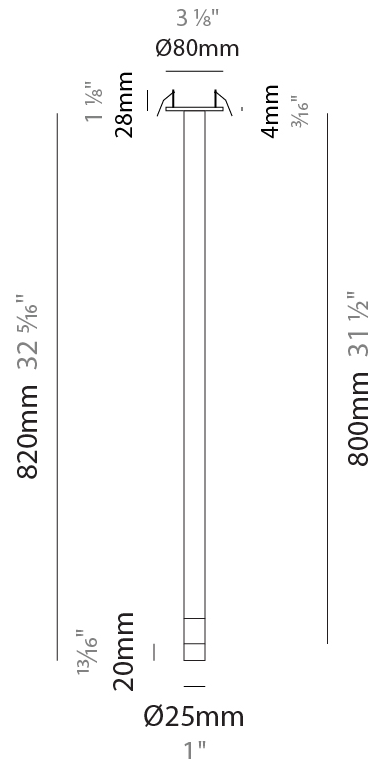

GENERAL

Series: Metropolis
Subseries: Metropolis Monopoint Halo
Partner: Zaneen
Division: Design
Installation: Surface
Product Type: Ceiling Surface
Mounting Location: Ceiling
Light Distribution: Downlight

PHYSICAL

Aperture Sizes - Downlights: 1"
Shape: Cylinder
Diameter (mm): 80
Diameter (in): 3 1/8"
Height (mm): 820
Height (in): 32 5/16"
Fixture Finish: BLK / BRZ / IND
Holder Finish: BLK / BRZ / IND / WHI
Fixture Material: Aluminum
Upon Request: Cylinder height. Max. 1830 mm / 72". Min 153mm / 6".
Min. qty required 50 pcs.

ELECTRICAL

Lamp Type: LED
Input Wattage (W): 3.65
Total Output Wattage (W): 2.7
Dimming: Non-Dimmable
Driver Included: Yes
Driver Location: Integrated
Driver Type: Constant Current - Universal
Driver Class: Class 2
Input Voltage (V): 120 - 277
Constant Current (MA): 700
Upon Request: (Not included - see components) Remote: Phase dimming @120Vac only / 0-10Vdc dimming (dimming requires min. 3 fixtures)

LED

Number of LEDs: 1
Color Temperature (°K): 3000 / 4000
Nominal Lumen (lm): 124 / 133
CRI: >90 CRI
Lamp Life (hrs): 50000
Upon Request: 3500K

OPTICAL

Optic°: 12 / 28 / 44

RATINGS AND CERTIFICATIONS

Certified By: Certified for North American Standards
IP rating: IP41 (Damp)
Upon Request: Damp Rated for Exterior

PROJECT
TYPE
SPECIFIER
QUANTITY
DATE